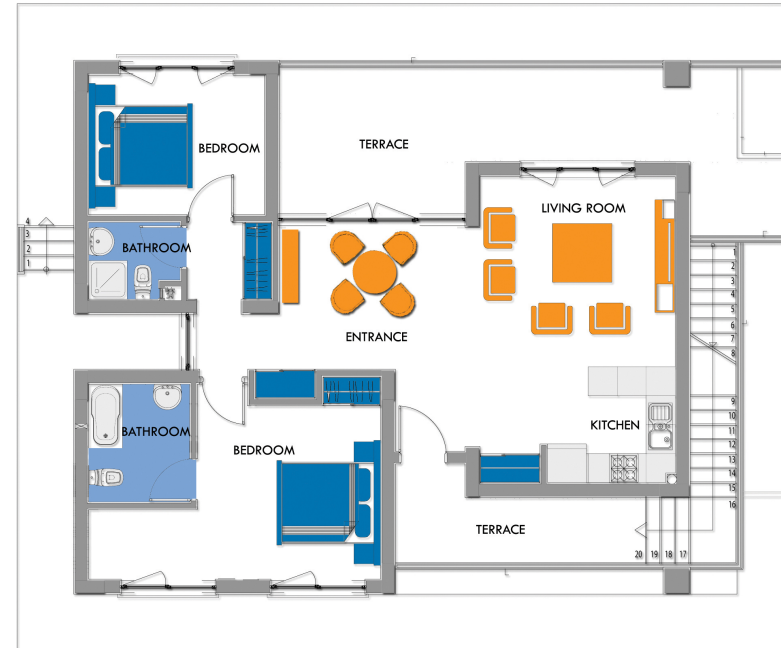

FLOOR PLANS

Seaview, Bodrum

Luxury 2 Bedroom Villa

from finished dimensions.

Resort Prices From £24,000

www.davidlloydresorts.com

DAVID LLOYD RESORTS
European Calendar

PLATINUM Weeks	GOLD Weeks	SILVER Weeks	FREEDOM Weeks
Saturday Check-Out / In		Platinum Check-Out / In	