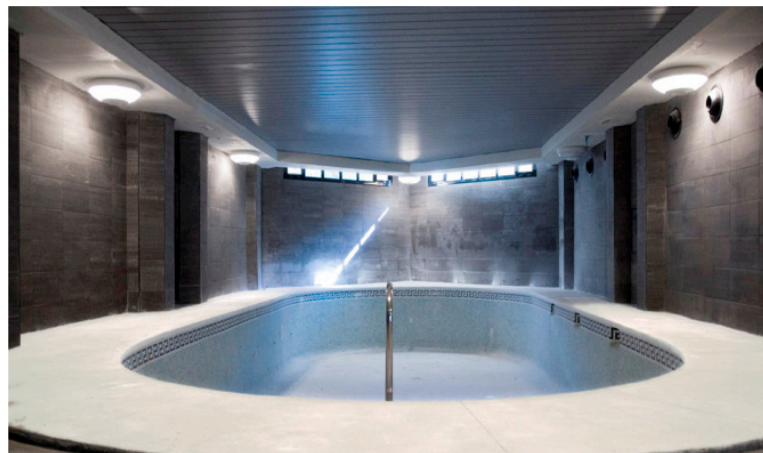

FLOOR PLANS

Mimosa Beach Gardens

www.davidlloydresorts.com

Luxury 2 Bedroom Apartments

Layouts & measurements are for representation only and may differ from finished dimensions.

Resort Prices From £60,000